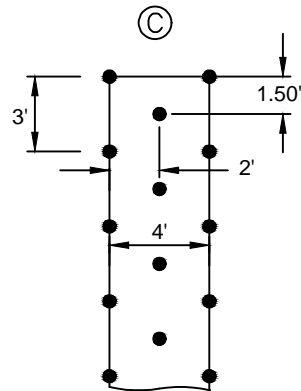

STAPLE PATTERN GUIDE 4 FT. WIDE ROLLS

(SESC-14)

RECOMMENDED STAPLES PER ROLL ON 4 FT. WIDE X135 FT. LONG ROLLS (60 SQ.YD.)	
PATTERN	QUANTITY
A	48
B	78
C	102
D	204
E	216

0.7 STAPLES PER SQ. YD.

1.3 STAPLES PER SQ. YD.

1.7 STAPLES PER SQ. YD.

3.4 STAPLES PER SQ. YD.

3.6 STAPLES PER SQ. YD.