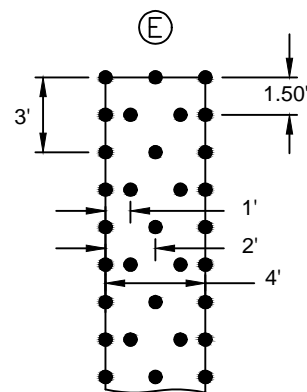

STAPLE PATTERN GUIDE 4 FT. WIDE ROLLS

(SESC-14)

RECOMMENDED STAPLES PER ROLL ON 4 FT. WIDE X135 FT. LONG ROLLS (60 SQ.YD.)	
PATTERN	QUANTITY
A	48
B	78
C	102
D	204
E	216

0.7 STAPLES PER SQ. YD.

1.3 STAPLES PER SQ. YD.

1.7 STAPLES PER SQ. YD.

3.4 STAPLES PER SQ. YD.

3.6 STAPLES PER SQ. YD.