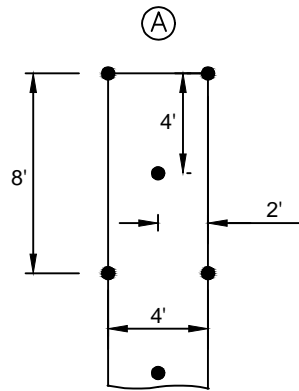

STAPLE PATTERN GUIDE 4 FT. WIDE ROLLS

(SESC-14)

RECOMMENDED STAPLES PER ROLL ON 4 FT. WIDE X135 FT. LONG ROLLS (60 SQ.YD.)	
PATTERN	QUANTITY
A	48
B	78
C	102
D	204
E	216

0.7 STAPLES PER SQ. YD.

1.3 STAPLES PER SQ. YD.

1.7 STAPLES PER SQ. YD.

3.4 STAPLES PER SQ. YD.

3.6 STAPLES PER SQ. YD.