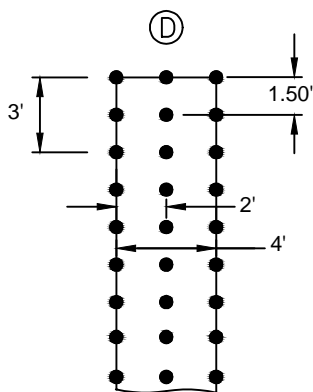

STAPLE PATTERN GUIDE 4 FT. WIDE ROLLS

(SESC-14)

RECOMMENDED STAPLES PER ROLL ON 4 FT. WIDE X135 FT. LONG ROLLS (60 SQ.YD.)	
PATTERN	QUANTITY
A	48
B	78
C	102
D	204
E	216

0.7 STAPLES PER SQ. YD.

1.3 STAPLES PER SQ. YD.

1.7 STAPLES PER SQ. YD.

3.4 STAPLES PER SQ. YD.

3.6 STAPLES PER SQ. YD.