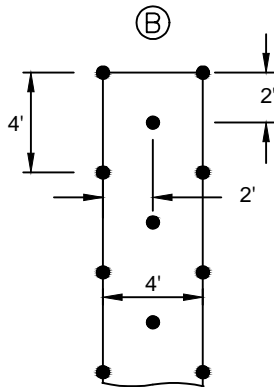

STAPLE PATTERN GUIDE 4 FT. WIDE ROLLS

(SESC-14)

RECOMMENDED STAPLES PER ROLL ON 4 FT. WIDE X135 FT. LONG ROLLS (60 SQ.YD.)	
PATTERN	QUANTITY
A	48
B	78
C	102
D	204
E	216

0.7 STAPLES PER SQ. YD.

1.3 STAPLES PER SQ. YD.

1.7 STAPLES PER SQ. YD.

3.4 STAPLES PER SQ. YD.

3.6 STAPLES PER SQ. YD.